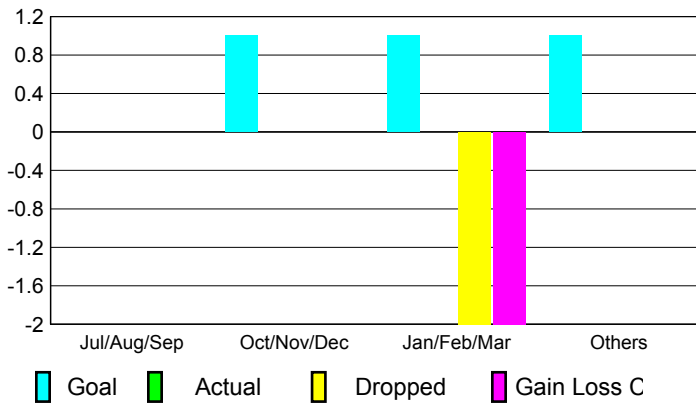

2009-2010 GMT Quarterly Report for District (or Undistricted) **District 118 R**

GMT: **HOWARD PATRICK LEE**

Location: **TURKEY**

GMT CA: **4**

CLUBS

Club Results
2009-2010

Clubs
2008-2009

Month	New Club Goal	Actual New Clubs	Actual Dropped Clubs	Gain/Loss of Clubs	Gain/Loss of Clubs
Jul/Aug/Sep	0	0	0	0	0
Oct/Nov/Dec	1	0	0	0	0
Jan/Feb/Mar	1	0	-2	-2	0
Apr/May/June	1	0	0	0	1
Totals	3	0	-2	-2	1

Club Results 2009-2010

Goal, New, Dropped, Gain/Loss

Comparison of Club Gain/Loss

Current Year Compared to the Previous Year

YTD Status Quo Clubs 2009-2010

Status Quo Clubs Compared to Status Quo Members

MEMBERSHIP

Membership Results
2009-2010

Membership
2008-2009

Month	Net Memb Goal	Actual New Memb	Actual Dropped Memb	Gain/Loss of Memb	Gain/Loss of Memb
Jul/Aug/Sep	-15	15	-71	-56	-40
Oct/Nov/Dec	15	31	-44	-13	-33
Jan/Feb/Mar	15	34	-49	-15	-10
Apr/May/June	15	185	-77	108	27
Totals	30	265	-241	24	-56