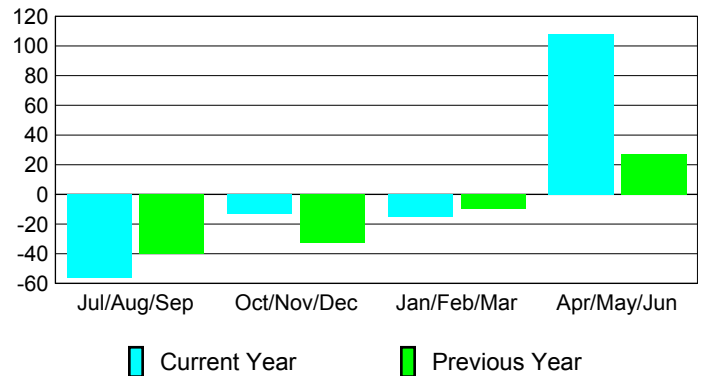

Membership Results
2009-2010

Membership
2008-2009

Month	Net Memb Goal	Actual New Memb	Actual Dropped Memb	Gain/Loss of Memb	Gain/Loss of Memb
Jul/Aug/Sep	-15	15	-71	-56	-40
Oct/Nov/Dec	15	31	-44	-13	-33
Jan/Feb/Mar	15	34	-49	-15	-10
Apr/May/June	15	185	-77	108	27
Totals	30	265	-241	24	-56

Membership Results 2009-2010

Goal, New, Dropped, Gain/Loss

Comparison of Membership Gain/Loss

Current Year Compared to the Previous Year

Gender Comparison 2009-2010

Jul/Aug/Sep

Oct/Nov/Dec

Jan/Feb/Mar

Apr/May/June

Male

Female