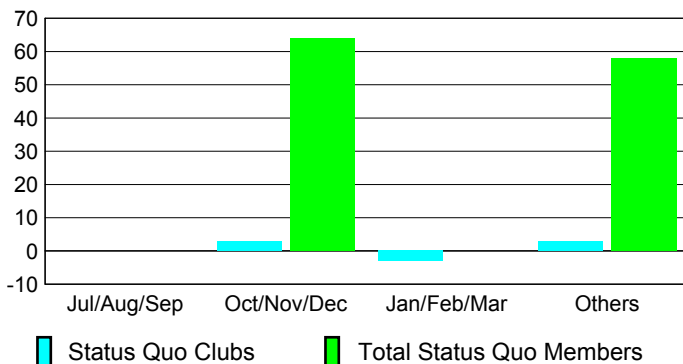

Club Results 2009-2010

Goal, New, Dropped, Gain/Loss

Comparison of Club Gain/Loss

Current Year Compared to the Previous Year

YTD Status Quo Clubs 2009-2010

Status Quo Clubs Compared to Status Quo Members

MEMBERSHIP

Membership Results
2009-2010

Membership
2008-2009

Month	Net Memb Goal	Actual New Memb	Actual Dropped Memb	Gain/Loss of Memb	Gain/Loss of Memb
Jul/Aug/Sep	-15	15	-71	-56	-40
Oct/Nov/Dec	15	31	-44	-13	-33
Jan/Feb/Mar	15	34	-49	-15	-10
Apr/May/June	15	185	-77	108	27
Totals	30	265	-241	24	-56