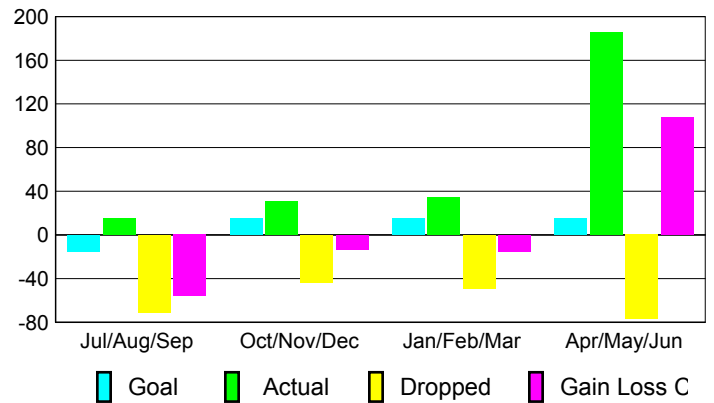

Membership Results 2009-2010

Goal, New, Dropped, Gain/Loss

Comparison of Membership Gain/Loss

Current Year Compared to the Previous Year